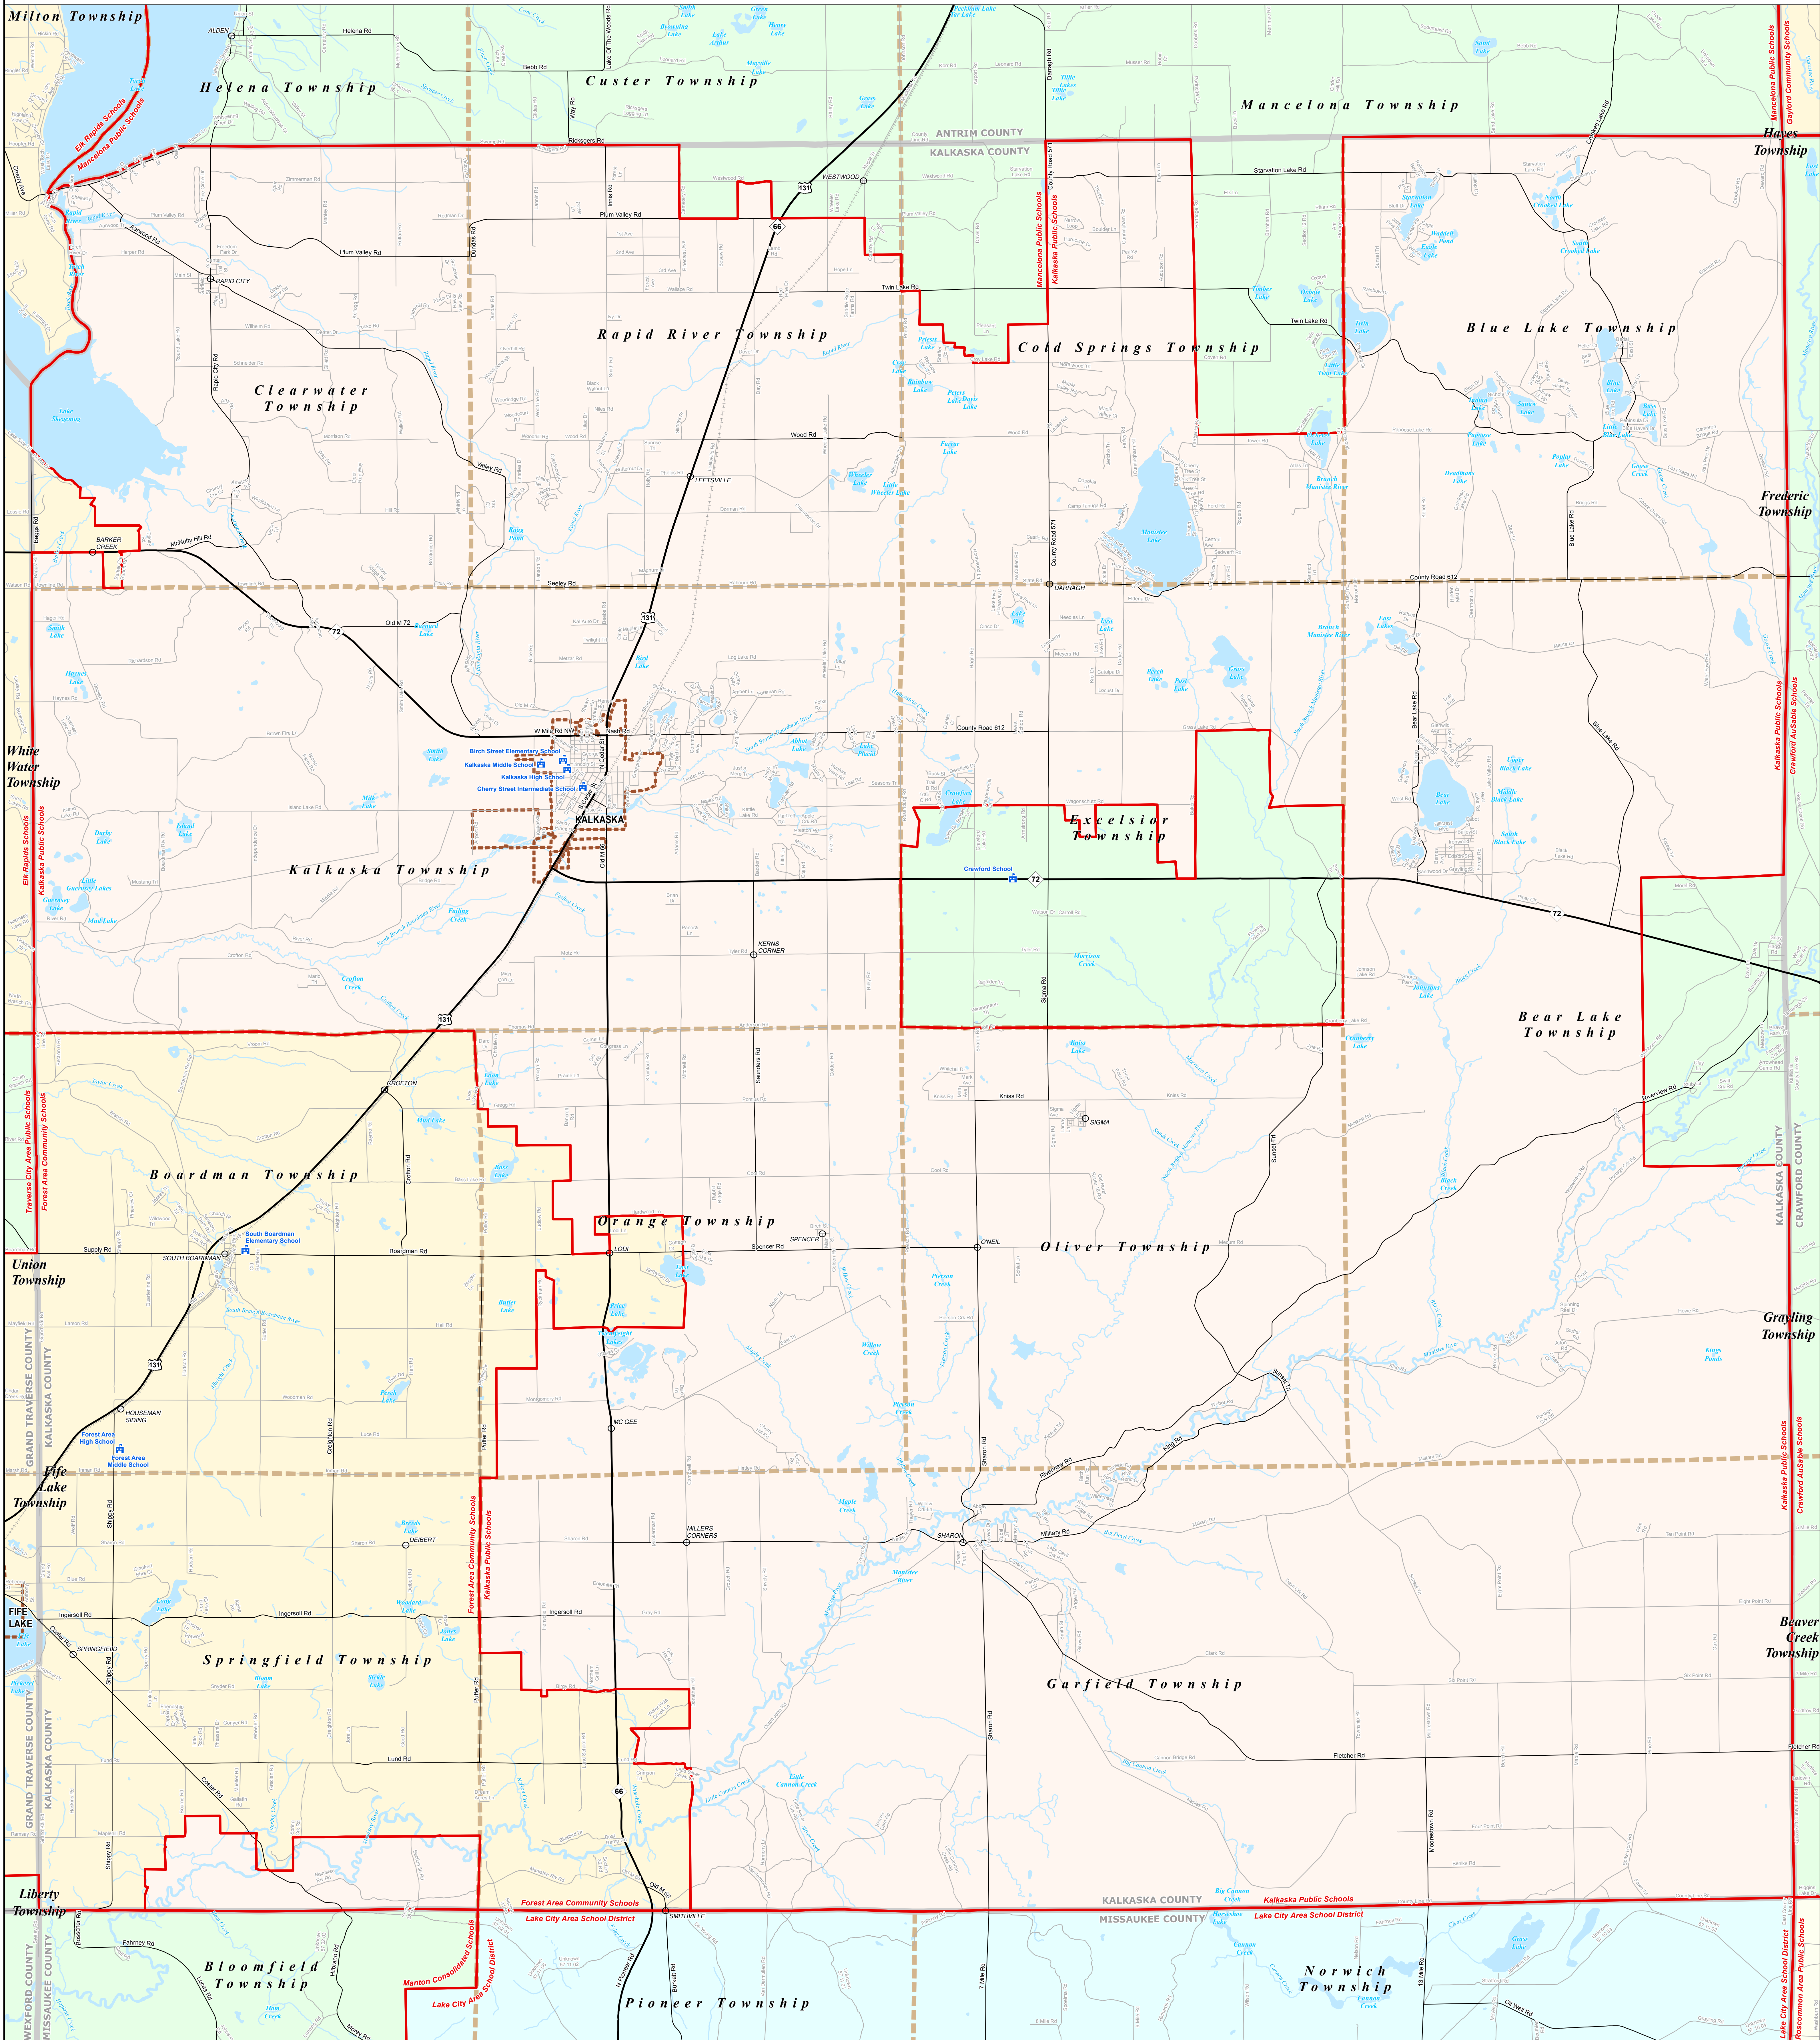

KALKASKA PUBLIC SCHOOLS

Traverse Bay Area ISD

0 0.25 0.5 1 Miles

*Note: Non K-12 School Districts identified with Asterisk (*) in Name

11/14/13

Legend   - School District   - County   - City   - Township   - Village   - Census Designated Place   - Unincorporated Place   - School   - Water Feature   - Railroad   - River, Stream, or Drain   - Freeway   - Highway   - Primary Road   - Local Road

Source: Michigan Geographic Framework, v13a